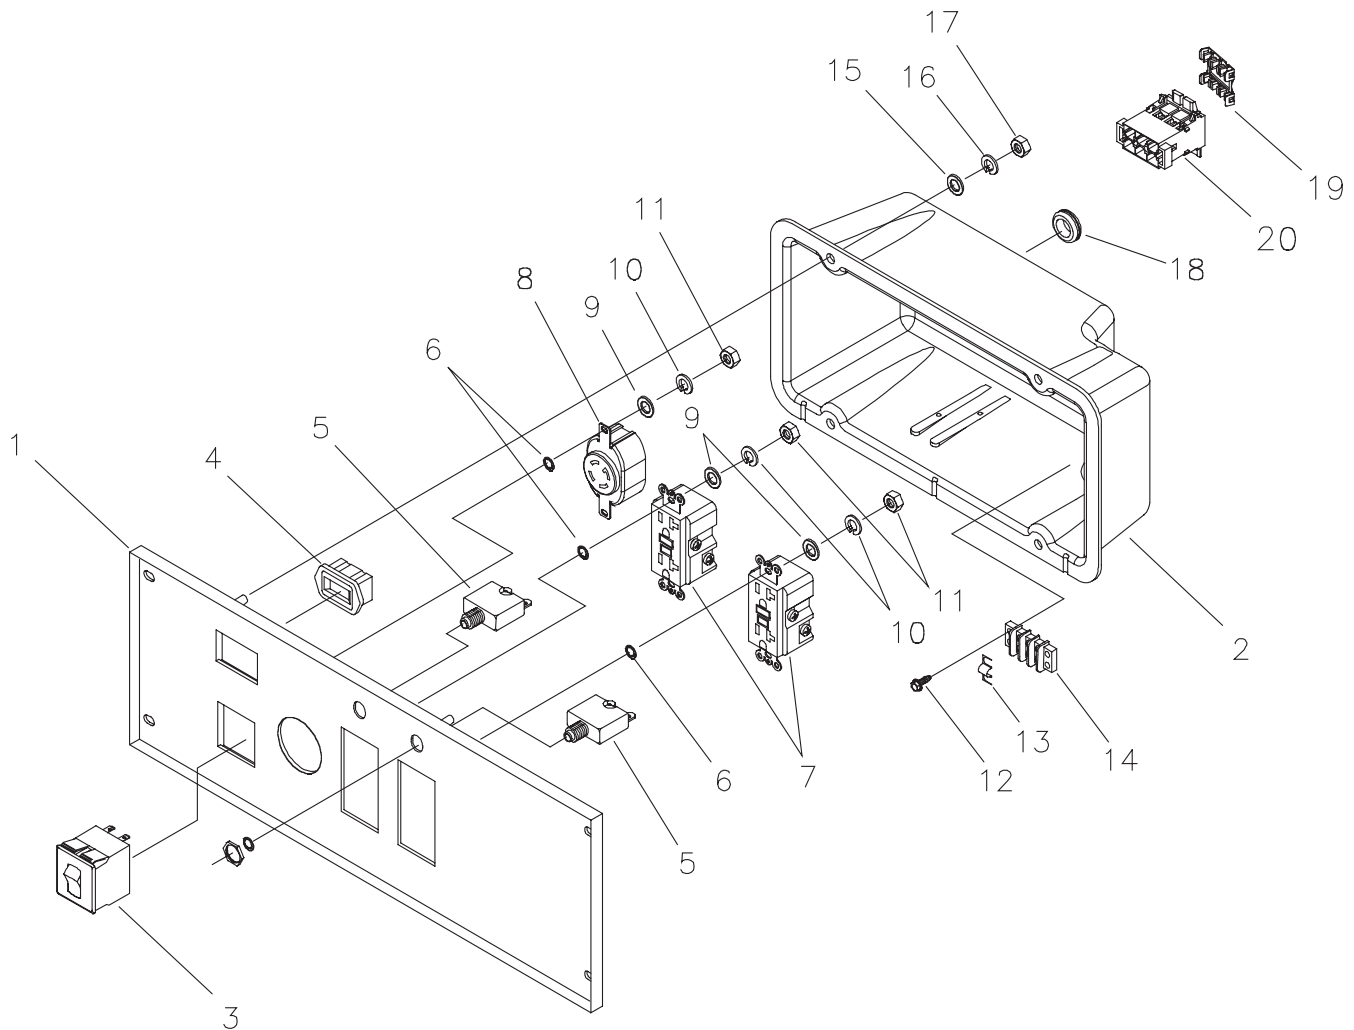

Parts Not Illustrated

199825GS	MANUAL, Operator's
BB3061GS	BOTTLE, Oil
B4177GS	CHARGER, Battery
195236GS	FUSE (5 Pack)
195237GS	CAP, Fuse (4 Pack)
191895DGS	SET, Cord
202179GS	DECAL, Family, CA EVP
198220GS	KIT, Decal Srv.

* - Items without part numbers are common fasteners and are available at your local hardware store.

§ - Contact Engine Manufacturer

EXPLODED VIEW AND PARTS LIST - CONTROL PANEL

Item	Part #	Description
1	198237GS	PANEL, Control
2	198239GS	BOX, Control Panel
3	191479GGS	BREAKER, Circuit, 30A
4	198245GS	METER, Hour
5	75207DGS	BREAKER, Circuit, 15A
6	*	WASHER, Shakeproof, Int. #8
7	94373GS	OUTLET, 120V, 15A Duplex
8	43437GS	OUTLET, 120/240V, 30A
9	*	WASHER, Flat, M4
10	*	WASHER, Lock, M4
11	*	NUT, M4 - 0.7
12	198495GS	SCREW, 4 x 18, Tapping
13	193095GS	JUMPER, Terminal Block

Item	Part #	Description
14	193427GS	STRIP, Terminal, 3 Pole
15	*	WASHER, Flat, M5
16	*	WASHER, Lock, M5
17	*	NUT, M5 - 0.8
18	38057GS	GROMMET
19	199532GS	STRIP, Dual Row, TPA, 6 Circuit
20	199528GS	PLUG, Dual Row, Housing, 6 Circuit